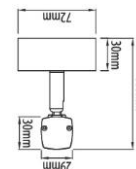

LED Bathroom lighting fixture, 8 W, 4200 K, chrome, IP44

art. № LOTB842

Description

A good bathroom lighting scheme incorporates just the right balance of task and ambient light for all your morning and evening rituals. This lighting fixture is elegance and practicality for your bathroom. With a slim profile, this linear LED bathroom light will beautifully complete a vanity space.